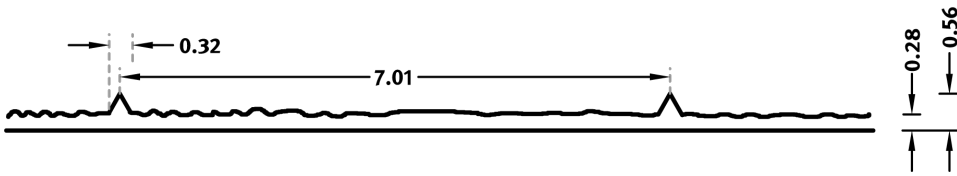

US FORMLINER HEADQUARTERS

Do you have a question about our products
and would like to get in touch? You can call us
on the following number:

706.549.6787

US Formliner Inc.
370 Commerce Blvd.
Athens GA 30606
USA
Phone: 706.549.6787
www.reckli.com/en/usa/