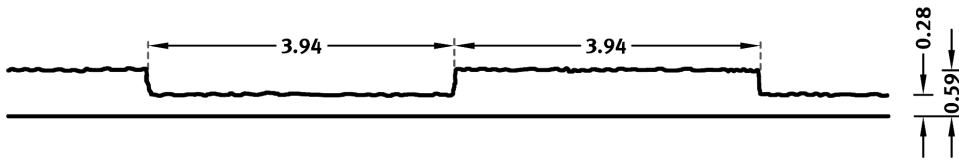

US FORMLINER HEADQUARTERS

Do you have a question about our products
and would like to get in touch? You can call us
on the following number:

706.549.6787

US Formliner Inc.
370 Commerce Blvd.
Athens GA 30606
USA
Phone: 706.549.6787
www.reckli.com/en/usa/