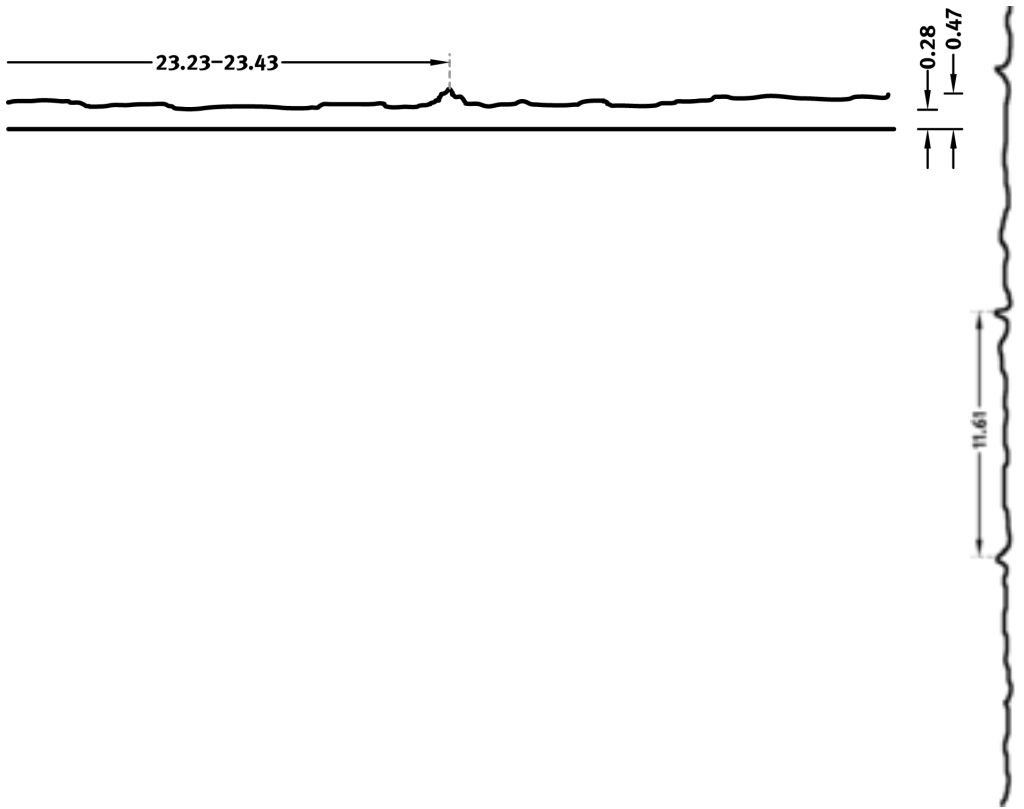

US FORMLINER HEADQUARTERS

Do you have a question about our products
and would like to get in touch? You can call us
on the following number:

706.549.6787

US Formliner Inc.
370 Commerce Blvd.
Athens GA 30606
USA
Phone: 706.549.6787
www.reckli.com/en/usa/