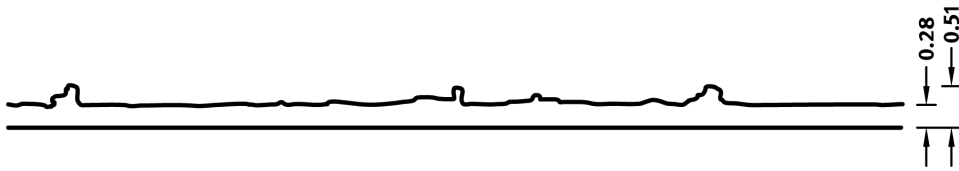

US FORMLINER HEADQUARTERS

Do you have a question about our products
and would like to get in touch? You can call us
on the following number:

706.549.6787

US Formliner Inc.
370 Commerce Blvd.
Athens GA 30606
USA
Phone: 706.549.6787
www.reckli.com/en/usa/