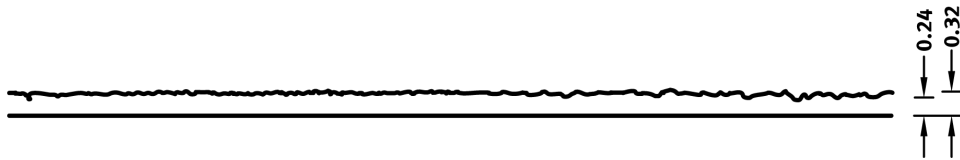

US FORMLINER HEADQUARTERS

Do you have a question about our products
and would like to get in touch? You can call us
on the following number:

706.549.6787

US Formliner Inc.
370 Commerce Blvd.
Athens GA 30606
USA
Phone: 706.549.6787
www.reckli.com/en/usa/