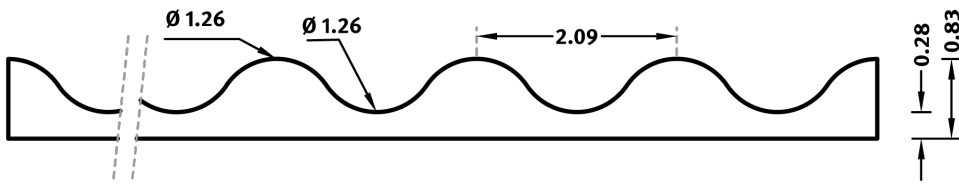

US FORMLINER HEADQUARTERS

Do you have a question about our products
and would like to get in touch? You can call us
on the following number:

706.549.6787

US Formliner Inc.

370 Commerce Blvd.

Athens GA 30606

USA

Phone: 706.549.6787

www.reckli.com/en/usa/