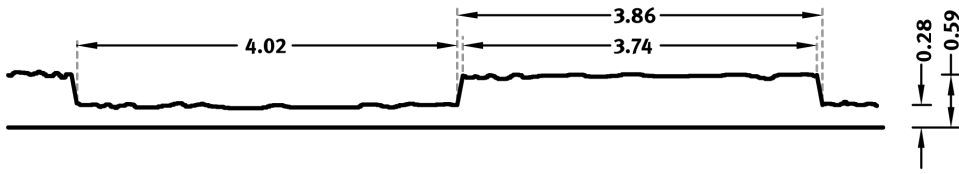

US FORMLINER HEADQUARTERS

Do you have a question about our products
and would like to get in touch? You can call us
on the following number:

706.549.6787

US Formliner Inc.
370 Commerce Blvd.
Athens GA 30606
USA
Phone: 706.549.6787
www.reckli.com/en/usa/