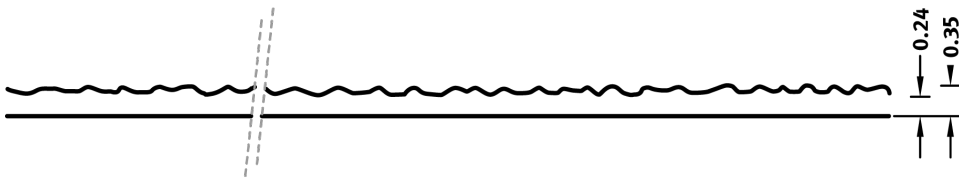

US FORMLINER HEADQUARTERS

Do you have a question about our products
and would like to get in touch? You can call us
on the following number:

706.549.6787

US Formliner Inc.

370 Commerce Blvd.

Athens GA 30606

USA

Phone: 706.549.6787

www.reckli.com/en/usa/