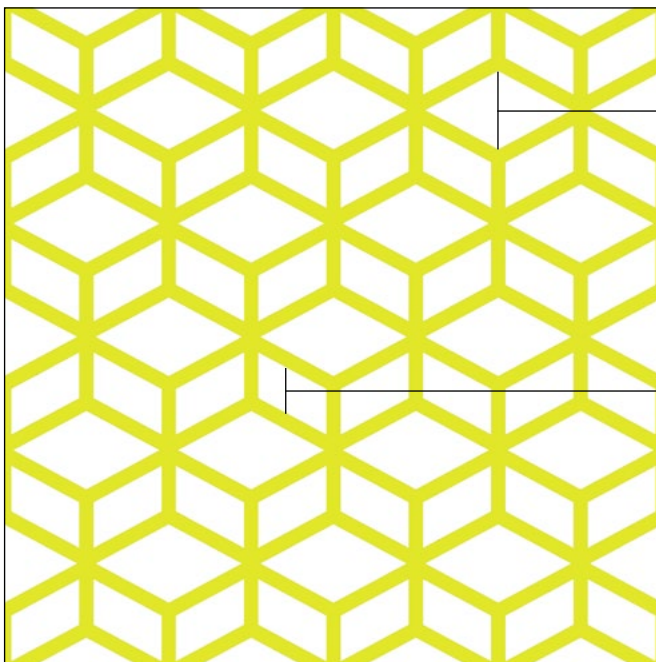

CUBES

Cube shapes build on each other without imposing. Cubes lend the wall clear structures that leave room for imagination.

RECKLI artico® neo is a plastic foil on which graphics or photos are printed with a high-quality concrete activator. The concrete activator causes the concrete to set at a different time so that it can be washed out on the surface after demolding. The uppermost cement skin is partially removed. The contrast between the washed out and smooth surfaces makes the graphics or photos visible. The foils are intended for single use.

Height of the element 24,9 cm

Height of the element 14,45 cm