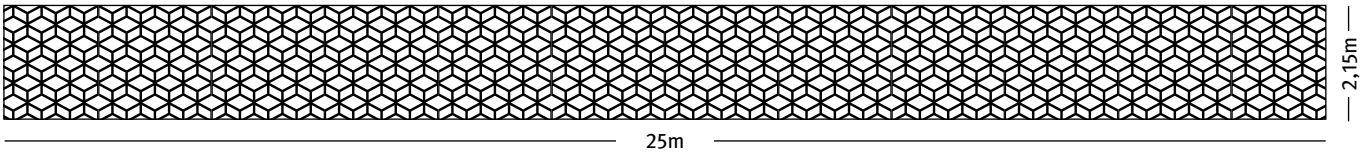

CUBES

Cube shapes build on each other without imposing. Cubes lend the wall clear structures that leave room for imagination.

RECKLI artico® neo is a plastic foil on which graphics or photos are printed with a high-quality concrete activator. The concrete activator causes the concrete to set at a different time so that it can be washed out on the surface after demolding. The uppermost cement skin is partially removed. The contrast between the washed out and smooth surfaces makes the graphics or photos visible. The foils are intended for single use.

Height of the element 24,9 cm

Height of the element 14,45 cm