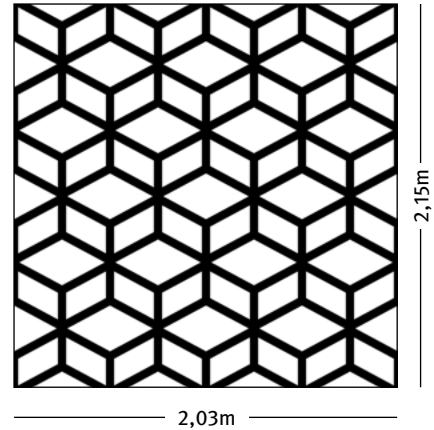

CUBES

Cube shapes build on each other without imposing. Cubes lend the wall clear structures that leave room for imagination.

RECKLI artico® neo is a plastic foil on which graphics or photos are printed with a high-quality concrete activator. The concrete activator causes the concrete to set at a different time so that it can be washed out on the surface after demolding. The uppermost cement skin is partially removed. The contrast between the washed out and smooth surfaces makes the graphics or photos visible. The foils are intended for single use.

Height of the element 24,9 cm

Height of the element 14,45 cm