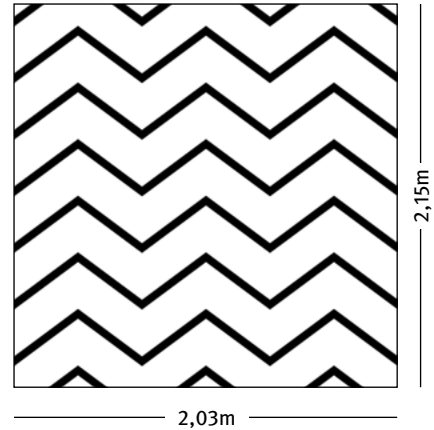

## METRO

Everything in flux. Uniform upward and downward deflections structure the wall and create abstract visual effects.

RECKLI artico® neo is a plastic foil on which graphics or photos are printed with a high-quality concrete activator. The concrete activator causes the concrete to set at a different time so that it can be washed out on the surface after demolding. The uppermost cement skin is partially removed. The contrast between the washed out and smooth surfaces makes the graphics or photos visible. The foils are intended for single use.

Spacing

25,25 cm