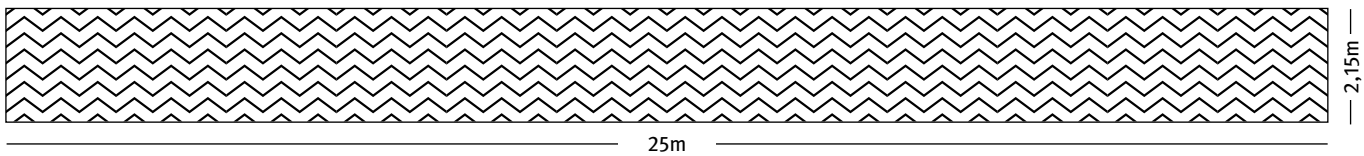

## METRO

Everything in flux. Uniform upward and downward deflections structure the wall and create abstract visual effects.

RECKLI artico® neo is a plastic foil on which graphics or photos are printed with a high-quality concrete activator. The concrete activator causes the concrete to set at a different time so that it can be washed out on the surface after demolding. The uppermost cement skin is partially removed. The contrast between the washed out and smooth surfaces makes the graphics or photos visible. The foils are intended for single use.

Spacing

25,25 cm