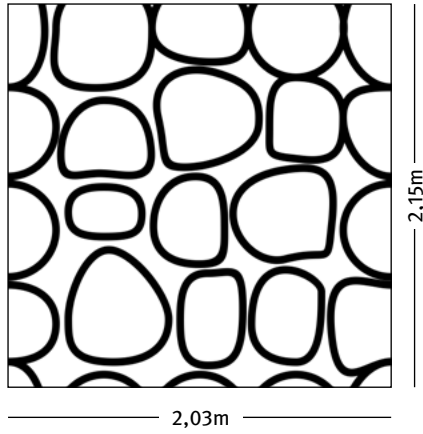

STONEHENGE

Stonehenge puts stumbling stones in the viewer's path – but only for decorative purposes.

RECKLI artico® neo is a plastic foil on which graphics or photos are printed with a high-quality concrete activator. The concrete activator causes the concrete to set at a different time so that it can be washed out on the surface after demolding. The uppermost cement skin is partially removed. The contrast between the washed out and smooth surfaces makes the graphics or photos visible. The foils are intended for single use.

Height of the element **65,61 cm**