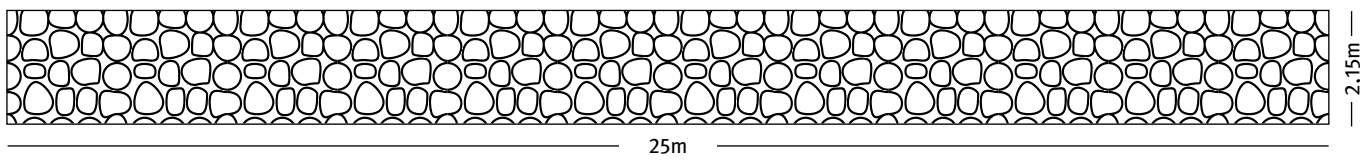

STONEHENGE

Stonehenge puts stumbling stones in the viewer's path – but only for decorative purposes.

RECKLI artico® neo is a plastic foil on which graphics or photos are printed with a high-quality concrete activator. The concrete activator causes the concrete to set at a different time so that it can be washed out on the surface after demolding. The uppermost cement skin is partially removed. The contrast between the washed out and smooth surfaces makes the graphics or photos visible. The foils are intended for single use.

Height of the element **65,61 cm**