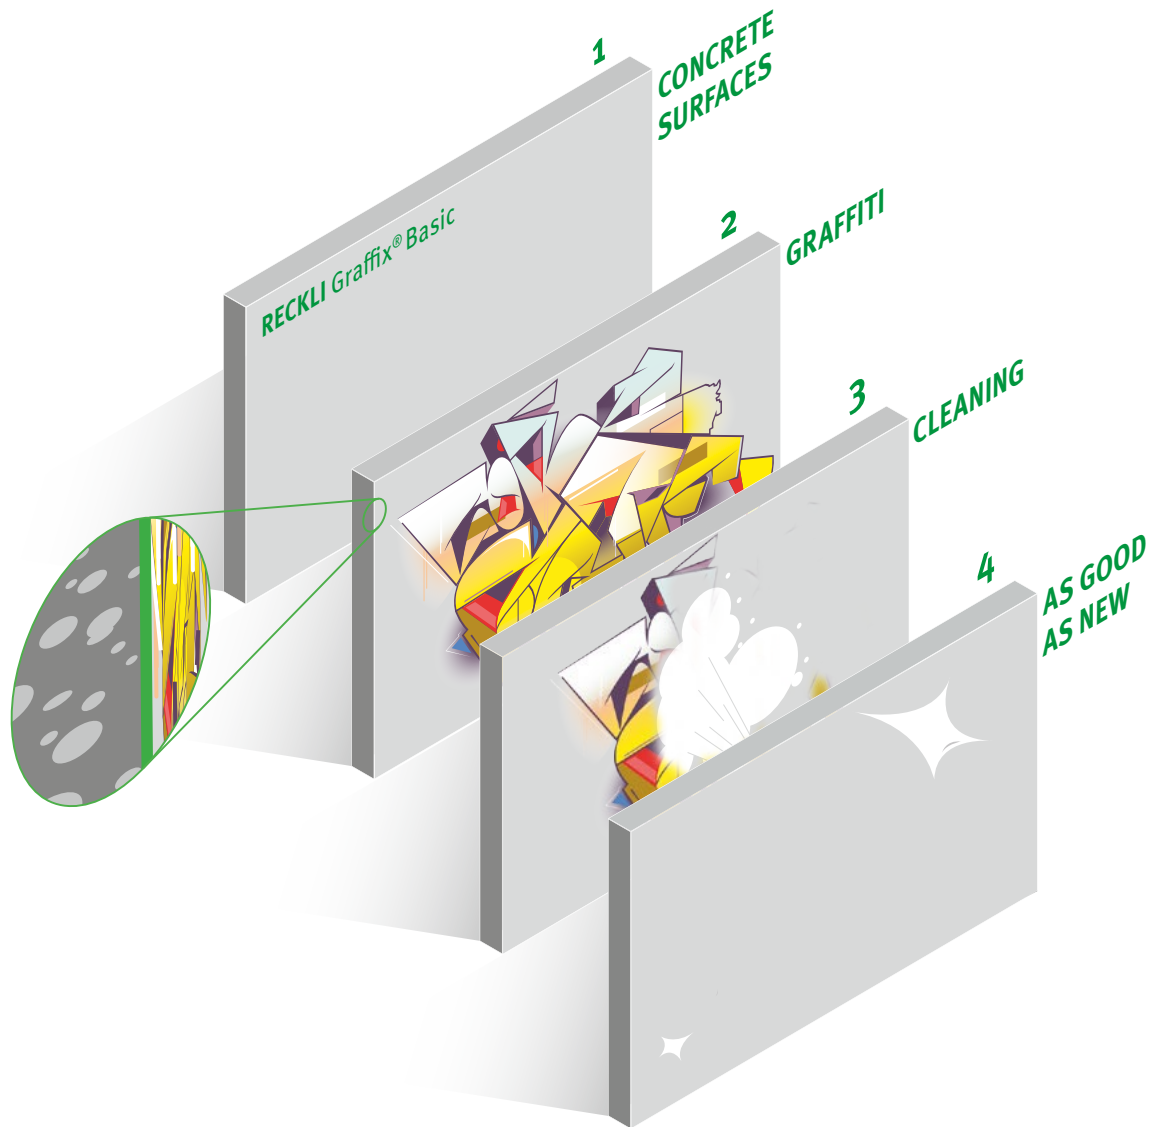

# RECKLI Graffix® Basic

The invisible graffiti protection for concrete surfaces

A facade is essentially a building's advertisement. RECKLI Graffix® Basic "invisibly" protects every kind of concrete surface against graffiti vandalism. The colourless impregnation provides long-term protection and can be applied to fresh concrete without changing its appearance or texture.

The long-term protection and weather resistance makes looking after facades that have been impregnated with RECKLI Graffix® Basic extremely easy and economical.

## RECKLI Graffix® Basic

**Low-maintenance**

**Colorless**

**Breathable**

**Weather resistant**

**No glossy finish**

**Long-term protection**

**Effortless application**

**Application on fresh concrete possible**

**Ideal for both indoors and outdoors**

**Surface protection remains in place  
after cleaning**

**Easy removal of Graffiti using the  
RECKLI Graffix® Cleaner**