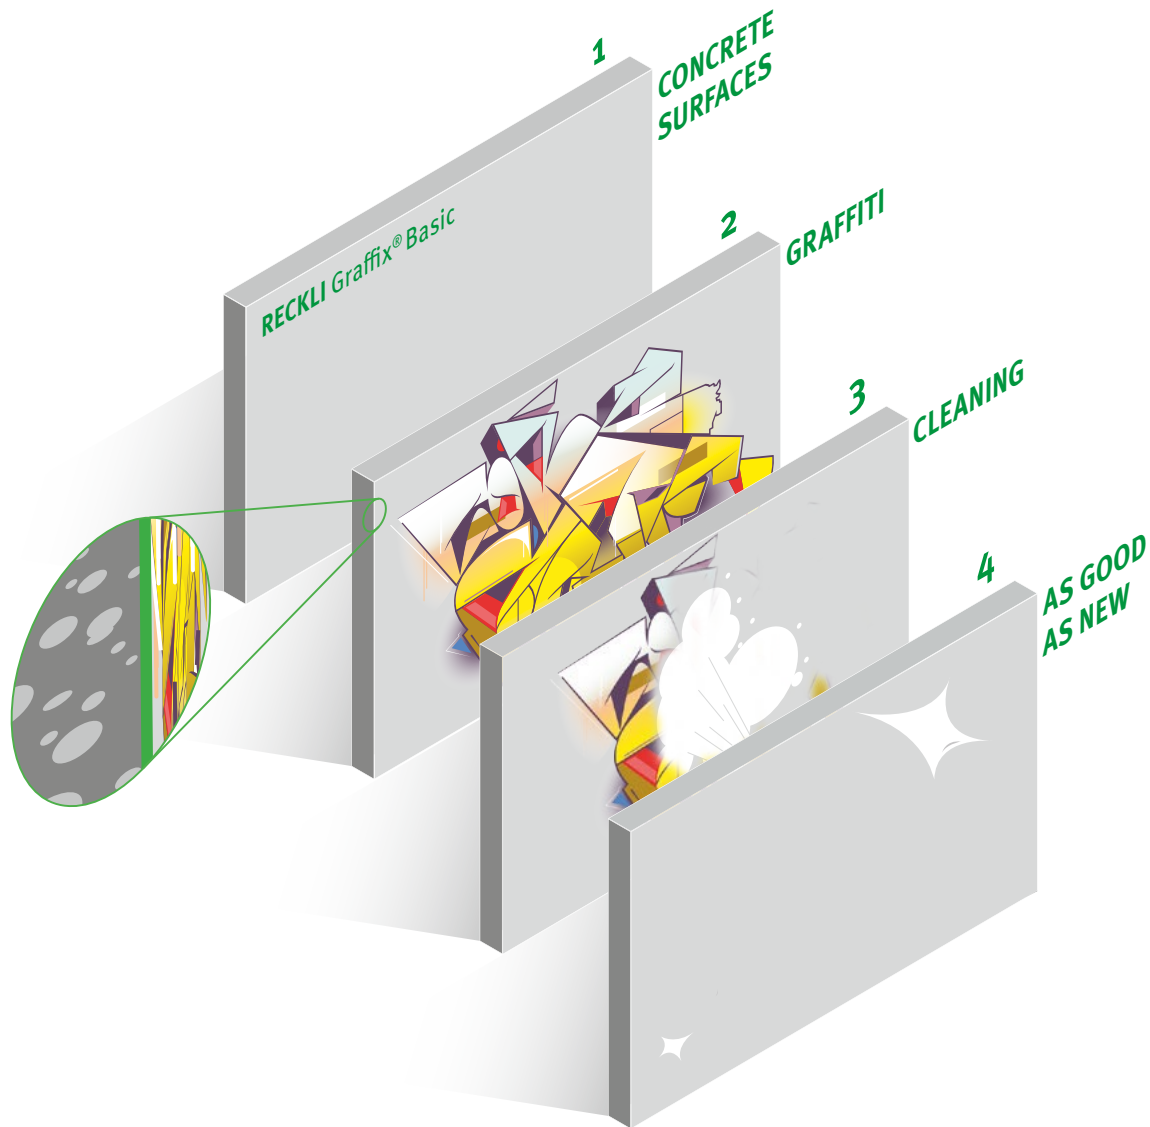

RECKLI Graffix[®] Basic

The invisible graffiti protection for concrete surfaces

A facade is essentially a building's advertisement. RECKLI Graffix[®] Basic "invisibly" protects every kind of concrete surface against graffiti vandalism. The colourless impregnation provides long-term protection and can be applied to fresh concrete without changing its appearance or texture.

The long-term protection and weather resistance makes looking after facades that have been impregnated with RECKLI Graffix[®] Basic extremely easy and economical.

RECKLI Graffix® Basic

Low-maintenance

Colorless

Breathable

Weather resistant

No glossy finish

Long-term protection

Effortless application

Application on fresh concrete possible

Ideal for both indoors and outdoors

**Surface protection remains in place
after cleaning**