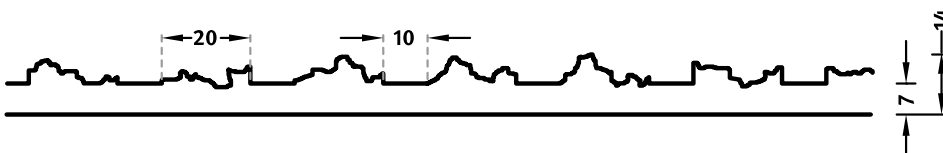

uses

We guarantee 100 uses for molds of series C, 50 uses of series A, 10 uses of series E.