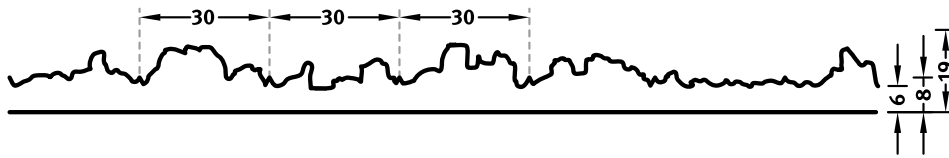

RECKLI HEADQUARTERS

Do you have a question about our products
and would like to get in touch? You can call us
on the following number:

+49 2323 1706-0

RECKLI GmbH
Gewerkenstr. 9a
44628 Herne
Germany
Fax: +49 2323 1706-50
Mail: info@reckli.com
www.reckli.com