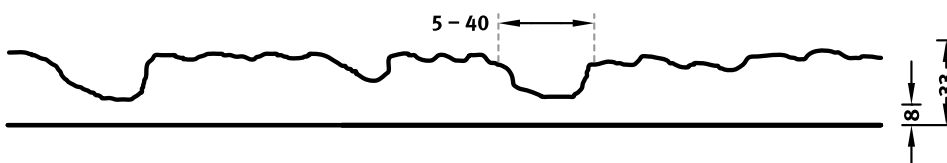

uses

We guarantee 100 uses for molds of series C, 50 uses of series A, 10 uses of series E.