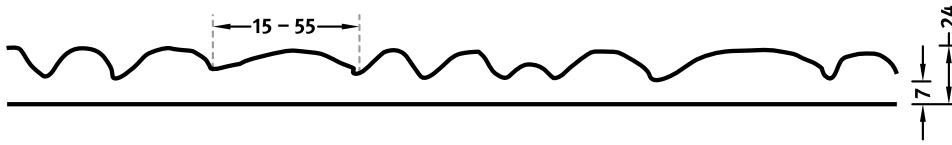

RECKLI HEADQUARTERS

Do you have a question about our products
and would like to get in touch? You can call us
on the following number:

+49 2323 1706-0

RECKLI GmbH

Gewerkenstr. 9a

44628 Herne

Germany

Fax: +49 2323 1706-50

Mail: info@reckli.com

www.reckli.com