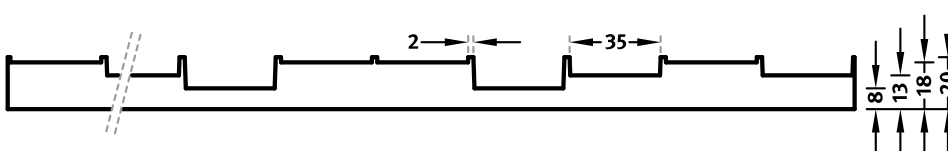

uses

We guarantee 100 uses for molds of series C, 50 uses of series A, 10 uses of series E.