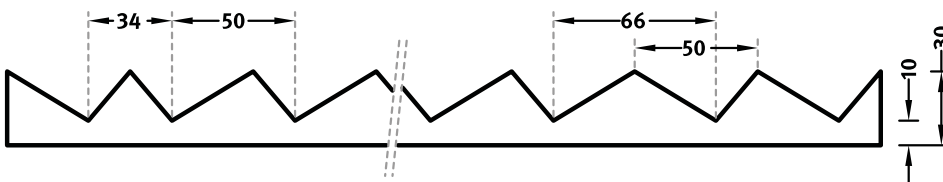

uses

We guarantee 100 uses for molds of series C, 50 uses of series A, 10 uses of series E.